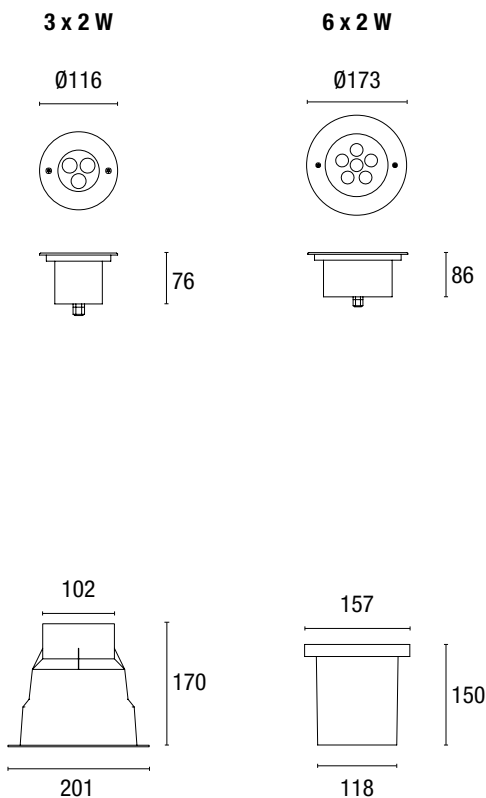

Fix

Adjustable

Optical Info p. 267

Model	Colour	Power	Source	Lumen Output	CCT	IK	Optic	Weight	Code
Fix	Steel	3 x 2 W	MultiLed	430 lm	3000 K	IK08	20°	1,0 kg	EST724
				480 lm	4000 K	IK08	20°	1,0 kg	EST54019
		6 x 2 W	MultiLed	870 lm	3000 K	IK07	30°	1,7 kg	EST736
				920 lm	4000 K	IK07	30°	1,7 kg	EST54021
Adjustable	Steel	3 x 2 W	MultiLed	430 lm	3000 K	IK09	20°	1,2 kg	EST761
				480 lm	4000 K	IK09	20°	1,2 kg	EST54102
		9 x 1,2 W	MultiLed	930 lm	3000 K	IK10	30°	2,8 kg	EST54105
				980 lm	4000 K	IK10	30°	2,8 kg	EST54104

⊕ 220÷240Vac | IP67

L80/B20 36.000 h. | CRI>80

Model	Colour	Power	Source	Lumen Output	CCT	IK	Optic	Weight	Code
Fix_RGB	Steel	3 x 2 W	MultiLed	/	RGB	IK08	30°	1,0 kg	EST54020
		6 x 2 W	MultiLed	/	RGB	IK07	30°	1,7 kg	EST54022

⊕ 24 V DC | IP67

L80/B20 36.000 h.