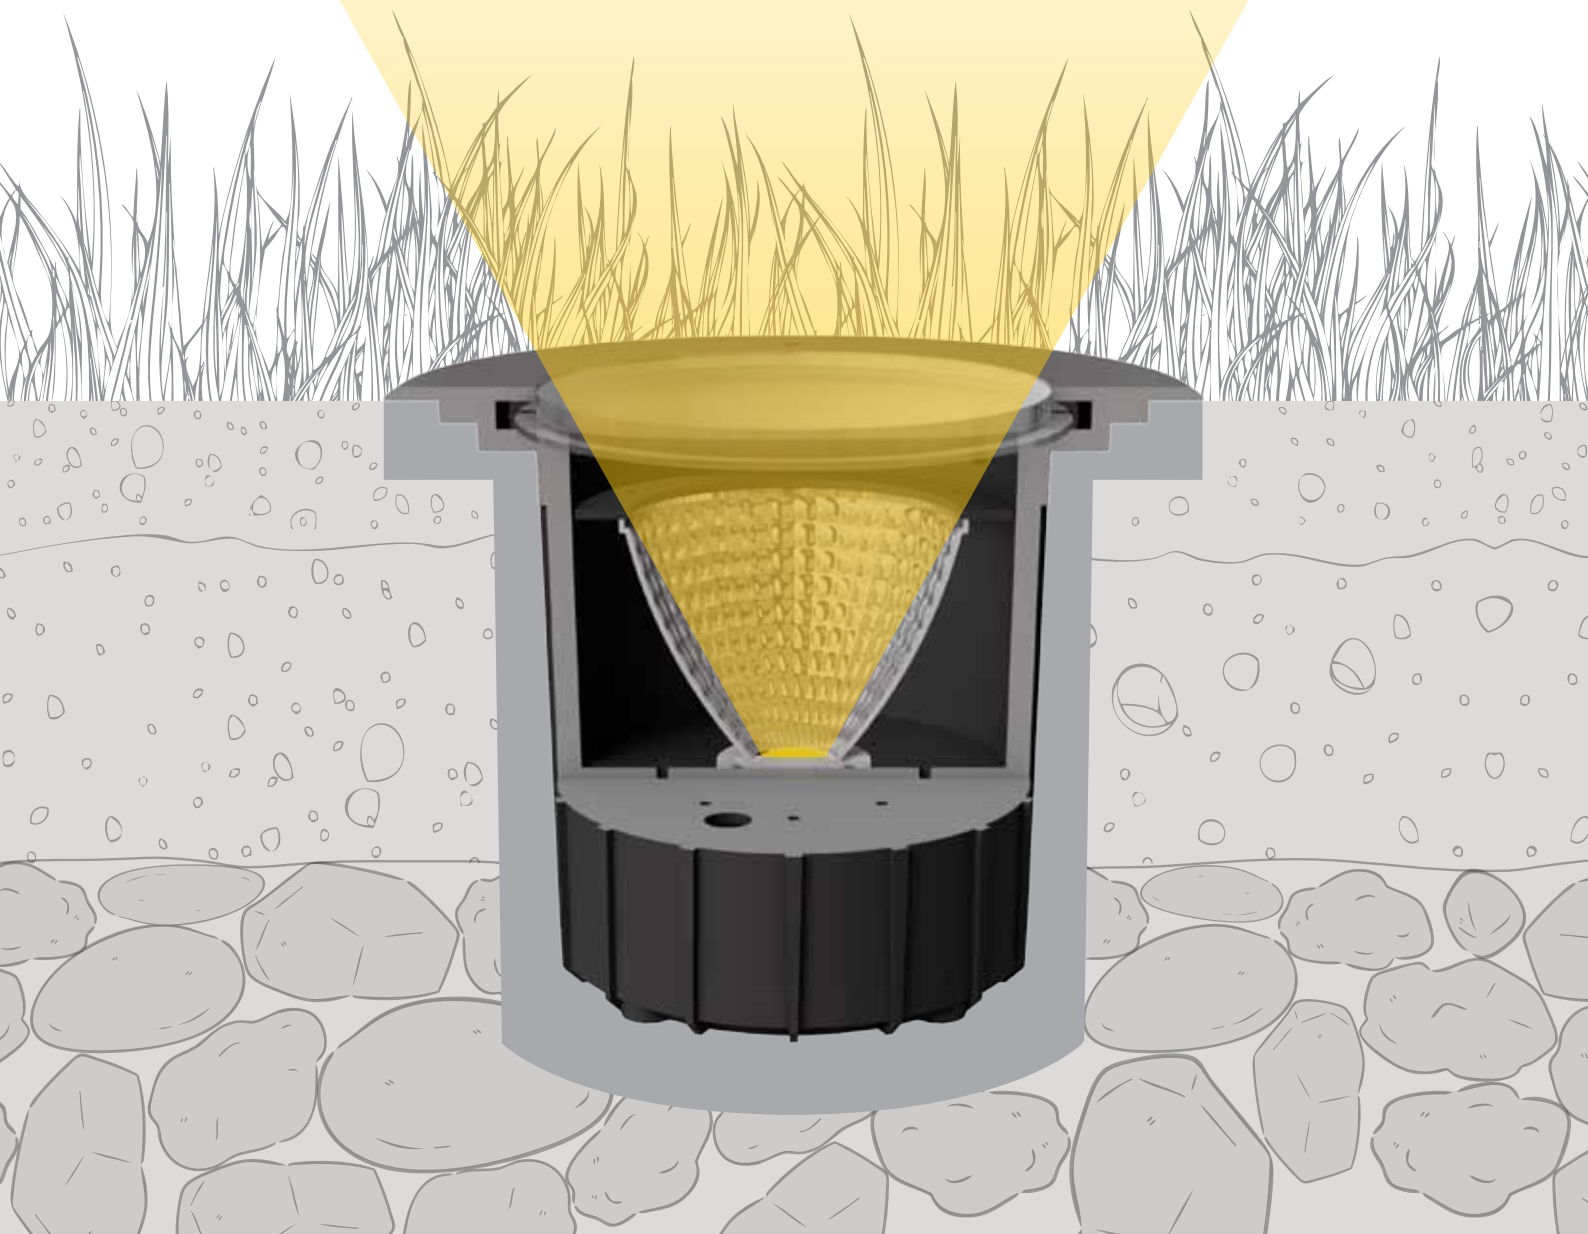

FIX
Round_5 W

FIX
Square_5 W

FIX
12 W / 18 W