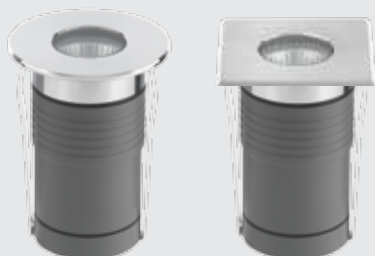

CoB_Fix

5W

3000K, 4000K, RGB