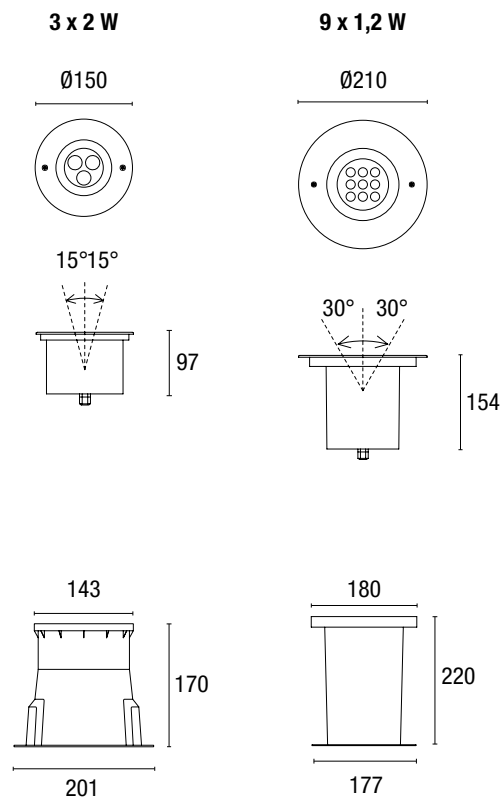

Adjustable

Optical Info p. 267

Model	Colour	Power	Source	Lumen Output	CCT	IK	Optic	Weight	Code
Fix	Steel	3 x 2 W	MultiLed	430 lm	3000 K	IK08	20°	1,0 kg	EST724
				480 lm	4000 K	IK08	20°	1,0 kg	EST54019
		6 x 2 W	MultiLed	870 lm	3000 K	IK07	30°	1,7 kg	EST736
				920 lm	4000 K	IK07	30°	1,7 kg	EST54021
Adjustable	Steel	3 x 2 W	MultiLed	430 lm	3000 K	IK09	20°	1,2 kg	EST761
				480 lm	4000 K	IK09	20°	1,2 kg	EST54102
		9 x 1,2 W	MultiLed	930 lm	3000 K	IK10	30°	2,8 kg	EST54105
				980 lm	4000 K	IK10	30°	2,8 kg	EST54104

⊕ 220÷240Vac | IP67

L80/B20 36.000 h. | CRI>80

Model	Colour	Power	Source	Lumen Output	CCT	IK	Optic	Weight	Code
Fix_RGB	Steel	3 x 2 W	MultiLed	/	RGB	IK08	30°	1,0 kg	EST54020
		6 x 2 W	MultiLed	/	RGB	IK07	30°	1,7 kg	EST54022

⊕ 24 V DC | IP67

L80/B20 36.000 h.