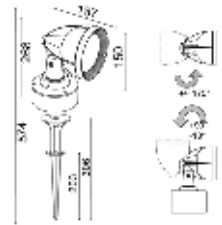

Proiettore LED ARRAY con Picchetto-Driver incorporato / Projector with Spike LED ARRAY-Built-in driver

Codice Code	Fascio Beam	Watt	Sorgente Source	Apparecchio Fixture	Alimentazione Input Supply	CCT	CL IP IK CRI
9600P/WP4.NB	Spot/20° Spot/20°	18W	2130 lm	1527 lm	220-240Vac 50/60Hz	3000K	I 66 08 >80
9600P/WP4.MB	Medio/32° Flood/32°	18W	2130 lm	1527 lm	220-240Vac 50/60Hz	3000K	I 66 08 >80
9600P/WP4.WB	Largo/50° Wide Flood/50°	18W	2130 lm	1527 lm	220-240Vac 50/60Hz	3000K	I 66 08 >80
9600P/NP4.NB	Spot/20° Spot/20°	18W	2270 lm	1632 lm	220-240Vac 50/60Hz	4000K	I 66 08 >80
9600P/NP4.MB	Medio/32° Flood/32°	18W	2270 lm	1632 lm	220-240Vac 50/60Hz	4000K	I 66 08 >80
9600P/NP4.WB	Largo/50° Wide Flood/50°	18W	2270 lm	1632 lm	220-240Vac 50/60Hz	4000K	I 66 08 >80

Vetro extrachiaro temperato da 4 mm serigrafato / Tempered extra-clear glass 4mm with silk-screen printing

Dimmerazione: DALI disponibile su richiesta / Dimming: DALI available on request

E.TRA.580	Surge Protector CL I - IP67 Surge Protector CL I - IP67