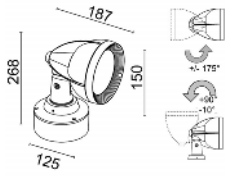

LUNOS

Proiettore LED COB-Driver incorporato / Projector LED COB-Built-in driver

Codice Code	Fascio Beam	Watt	Sorgente Source	Apparecchio Fixture	Alimentazione Input Supply	CCT	CL IP IK	CRI
9600W/WC3.NB	Spot/14° Spot/14°	27W	3190 lm	2650 lm	220-240Vac 50/60Hz	3000K	I 66 08	>80
9600W/WC3.MB	Medio/24° Flood/24°	27W	3190 lm	2650 lm	220-240Vac 50/60Hz	3000K	I 66 08	>80
9600W/WC3.WB	Largo/45° Wide Flood/45°	27W	3190 lm	2650 lm	220-240Vac 50/60Hz	3000K	I 66 08	>80
9600W/NC3.NB	Spot/14° Spot/14°	27W	3340 lm	2780 lm	220-240Vac 50/60Hz	4000K	I 66 08	>80
9600W/NC3.MB	Medio/24° Flood/24°	27W	3340 lm	2780 lm	220-240Vac 50/60Hz	4000K	I 66 08	>80
9600W/NC3.WB	Largo/45° Wide Flood/45°	27W	3340 lm	2780 lm	220-240Vac 50/60Hz	4000K	I 66 08	>80

Vetro extrachiaro temperato da 4 mm serigrafato / Tempered extra-clear glass 4mm with silk-screen printing

Dimmerazione: DALI disponibile su richiesta / Dimming: DALI available on request

AB9600	Braccio per estensione a Parete/Soffitto L=500mm Extension Arm for Wall/Ceiling L=500mm	E.TRA.580	Surge Protector CL I - IP67 L37xW30xH30

AB9600 Braccio per estensione a Parete/Soffitto L=500mm (altre misure a richiesta). Acciaio verniciato a polvere poliestere. Viteria e connettori IP68 inclusi.
Extension Arm for Wall/Ceiling L=500mm (other measures on request). Stainless Steel threated with polyester powder. Screws and IP68 connectors included