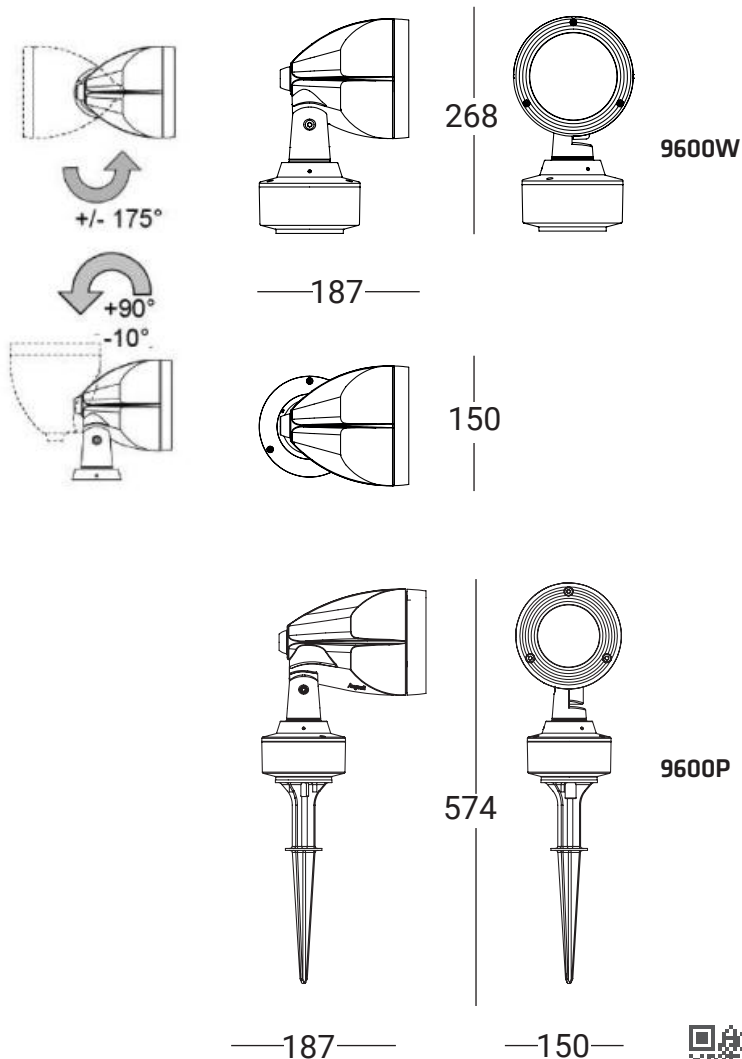

LUNOS

DATI TECNICI

Technical Data

INSTALLAZIONE

Installazione a parete, soffitto, fissaggio a terra

PROTEZIONE

IP 66 - IK 08

CORPO

Alluminio pressofuso

SCHERMO

Vetro extrachiaro temperato da 4 mm serigrafato

GUARNIZIONI

Gomma EPDM a celle chiuse

VITERIA

Acciaio Inox A2

VERNICIATURA / FINITURA

Polvere poliestere stabilizzata ai raggi UV con trattamento anticorrosione

ASSEMBLY / USAGE

Wall, ceiling and stand installation

PROTECTION

IP 66 - IK 08

BODY

Die-cast aluminium

SCREEN

Tempered extra-clear glass 4mm with silk-screen printing

SEALS

Closed-cell EPDM rubber

SCREWS

Stainless steel A2

PAINT / FINISHING

Anti-corrosive UV stabilised polyester powder

Versione led cob

NB 14° FASCIO STRETTO - NARROW BEAM

MB 24° FASCIO MEDIO - MEDIUM BEAM

WB 45° FASCIO LARGO - LARGE BEAM

Versione led array

NB 20° FASCIO STRETTO - NARROW BEAM

MB 32° FASCIO MEDIO - MEDIUM BEAM

WB 50° FASCIO LARGO - LARGE BEAM

3000K - 4000K