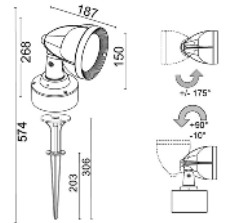

Proiettore LED COB con Picchetto-Driver incorporato / Projector with Spike LED COB-Built-in driver

Codice Code	Fascio Beam	Watt	Sorgente Source	Apparecchio Fixture	Alimentazione Input Supply	CCT	CL IP IK	CRI
9600P/WC3.NB	Spot/14° Spot/14°	27W	3190 lm	2650 lm	220-240Vac 50/60Hz	3000K	I 66 08	>80
9600P/WC3.MB	Medio/24° Flood/24°	27W	3190 lm	2650 lm	220-240Vac 50/60Hz	3000K	I 66 08	>80
9600P/WC3.WB	Largo/45° Wide Flood/45°	27W	3190 lm	2650 lm	220-240Vac 50/60Hz	3000K	I 66 08	>80
9600P/NC3.NB	Spot/14° Spot/14°	27W	3340 lm	2780 lm	220-240Vac 50/60Hz	4000K	I 66 08	>80
9600P/NC3.MB	Medio/24° Flood/24°	27W	3340 lm	2780 lm	220-240Vac 50/60Hz	4000K	I 66 08	>80
9600P/NC3.WB	Largo/45° Wide Flood/45°	27W	3340 lm	2780 lm	220-240Vac 50/60Hz	4000K	I 66 08	>80

Vetro extrachiaro temperato da 4 mm serigrafato / Tempered extra-clear glass 4mm with silk-screen printing

Dimmerazione: DALI disponibile su richiesta / Dimming: DALI available on request

E.TRA.580	Surge Protector CL I - IP67 Surge Protector CL I - IP67