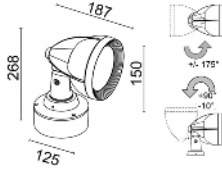

LUNOS

Proiettore LED ARRAY-Driver incorporato / Projector LED ARRAY-Built-in driver

Codice Code	Fascio Beam	Watt	Sorgente Source	Apparecchio Fixture	Alimentazione Input Supply	CCT	CL IP IK CRI
9600W/WP4.NB	Spot/20° Spot/20°	18W	2130 lm	1527 lm	220-240Vac 50/60Hz	3000K	I 66 08 >80
9600W/WP4.MB	Medio/32° Flood/32°	18W	2130 lm	1527 lm	220-240Vac 50/60Hz	3000K	I 66 08 >80
9600W/WP4.WB	Largo/50° Wide Flood/50°	18W	2130 lm	1527 lm	220-240Vac 50/60Hz	3000K	I 66 08 >80
9600W/NP4.NB	Spot/20° Spot/20°	18W	2270 lm	1632 lm	220-240Vac 50/60Hz	4000K	I 66 08 >80
9600W/NP4.MB	Medio/32° Flood/32°	18W	2270 lm	1632 lm	220-240Vac 50/60Hz	4000K	I 66 08 >80
9600W/NP4.WB	Largo/50° Wide Flood/50°	18W	2270 lm	1632 lm	220-240Vac 50/60Hz	4000K	I 66 08 >80

Vetro extrachiaro temperato da 4 mm serigrafato / Tempered extra-clear glass 4mm with silk-screen printing

Dimmerazione: DALI disponibile su richiesta / Dimming: DALI available on request

AB9600	Braccio per estensione a Parete/Soffitto L=500mm Extension Arm for Wall/Ceiling L=500mm	E.TRA.580	Surge Protector CL I - IP67 L37xW30xH30

AB9600 Braccio per estensione a Parete/Soffitto L=500mm (altre misure a richiesta). Acciaio verniciato a polvere poliesteri. Viteria e connettori IP68 inclusi
Extension Arm for Wall/Ceiling L=500mm (other measures on request). Stainless Steel threated with polyester powder. Screws and IP68 connectors included