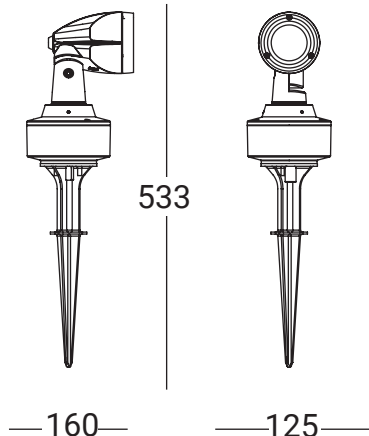

### Versione Ac

**NB** 20° FASCIO STRETTO - NARROW BEAM

**WB** 40° FASCIO LARGO - LARGE BEAM

### Versione led cob

**NB** 10° FASCIO STRETTO - NARROW BEAM

**MB** 26° FASCIO MEDIO - MEDIUM BEAM

**WB** 56° FASCIO LARGO - LARGE BEAM

3000K - 4000K

9650P