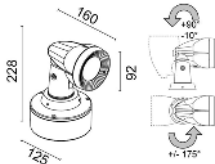

LUNOS MINI

Proiettore LED COB-Driver incorporato / Projector LED COB- Built-in driver

Codice Code	Fascio Beam	Watt	Sorgente Source	Apparecchio Fixture	Alimentazione Input Supply	CCT	CL IP IK CRI
9650W/WC0.NB	Spot/10° Spot/10°	15W	1590 lm	1110 lm	220-240Vac 50/60Hz	3000K	I 65 07 >80
9650W/WC0.MB	Medio/26° Flood/26°	15W	1590 lm	1110 lm	220-240Vac 50/60Hz	3000K	I 65 07 >80
9650W/WC0.WB	Largo/56° Wide Flood/56°	15W	1590 lm	1020 lm	220-240Vac 50/60Hz	3000K	I 65 07 >80
9650W/NC0.NB	Spot/10° Spot/10°	15W	1650 lm	1170 lm	220-240Vac 50/60Hz	4000K	I 65 07 >80
9650W/NC0.MB	Medio/26° Flood/26°	15W	1650 lm	1170 lm	220-240Vac 50/60Hz	4000K	I 65 07 >80
9650W/NC0.WB	Largo/56° Wide Flood/56°	15W	1650 lm	1080 lm	220-240Vac 50/60Hz	4000K	I 65 07 >80

Vetro extrachiaro temperato da 4 mm serigrafato / Tempered extra-clear glass 4mm with silk-screen printing

Dimmerazione: Non dimmerabile / Dimming: Not dimmable

AC9650	Visiera in acciaio verniciato Painted steel visor	E.TRA.580	Surge Protector CL I - IP67 L37xW30xH30
AB9650	Braccio per estensione a Parete/Soffitto L=500mm Extension Arm for Wall/Ceiling L=500mm		

Proiettore LED COB con Picchetto-Driver incorporato / Projector with Spike LED COB- Built-in driver