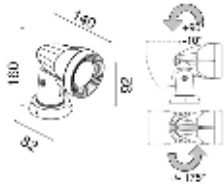

LUNOS MINI

Proiettore LED Alimentazione Diretta / Projector LED DIRECT AC

Codice Code	Fascio Beam	Watt	Sorgente Source	Apparecchio Fixture	Alimentazione Input Supply	CCT	CL IP IK	CRI
9650W/WCA.NB	Spot/20° Spot/20°	7W	680 lm	476 lm	220-240Vac 50/60Hz	3000K	I 65 07	>80
9650W/WCA.WB	Largo/40° Wide Flood/40°	7W	680 lm	476 lm	220-240Vac 50/60Hz	3000K	I 65 07	>80
9650W/NCA.NB	Spot/20° Spot/20°	7W	700 lm	490 lm	220-240Vac 50/60Hz	4000K	I 65 07	>80
9650W/NCA.WB	Largo/40° Wide Flood/40°	7W	700 lm	490 lm	220-240Vac 50/60Hz	4000K	I 65 07	>80

Vetro extrachiaro temperato da 4 mm serigrafato / Tempered extra-clear glass 4mm with silk-screen printing

Dimmerazione: Non dimmerabile / Dimming: Not dimmable

AC9650	Visiera in acciaio verniciato Painted steel visor	E.TRA.580	Surge Protector CL I - IP67 L37xW30xH30
AB9650	Braccio per estensione a Parete/Soffitto L=500mm Extension Arm for Wall/Ceiling L=500mm