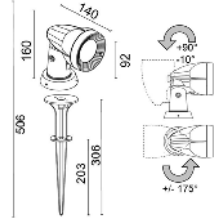

Proiettore LED Alimentazione Diretta con Picchetto / Projector with Spike LED DIRECT AC

Codice Code	Fascio Beam	Watt	Sorgente Source	Apparecchio Fixture	Alimentazione Input Supply	CCT	CL IP IK	CRI
9650P/WCA.NB	Spot/20° Spot/20°	7W	680 lm	476 lm	220-240Vac 50/60Hz	3000K	I 65 07	>80
9650P/WCA.WB	Largo/40° Wide Flood/40°	7W	680 lm	476 lm	220-240Vac 50/60Hz	3000K	I 65 07	>80
9650P/NCA.NB	Spot/20° Spot/20°	7W	700 lm	490 lm	220-240Vac 50/60Hz	4000K	I 65 07	>80
9650P/NCA.WB	Largo/40° Wide Flood/40°	7W	700 lm	490 lm	220-240Vac 50/60Hz	4000K	I 65 07	>80

Vetro extrachiaro temperato da 4 mm serigrafato / Tempered extra-clear glass 4mm with silk-screen printing

Dimmerazione: Non dimmerabile / Dimming: Not dimmable

AC9650	Visiera in acciaio verniciato Painted steel visor	E.TRA.580	Surge Protector CL I - IP67 L37xW30xH30

AC9650 Visore anti-abbagliamento in Acciaio verniciato a polvere poliestere. Viteria inclusa
Stainless Steel Anti-glare Convejaor threated with Polyester Powder. Screws Included

AB9650 Braccio per estensione a Parete/Soffitto L=500mm (altre misure a richiesta). Acciaio verniciato a polvere poliestere. Viteria e connettori IP68 inclusi
Extension Arm for Wall/Ceiling L=500mm (other measures on request). Stainless Steel threated with polyester powder. Screws and IP68 connectors included