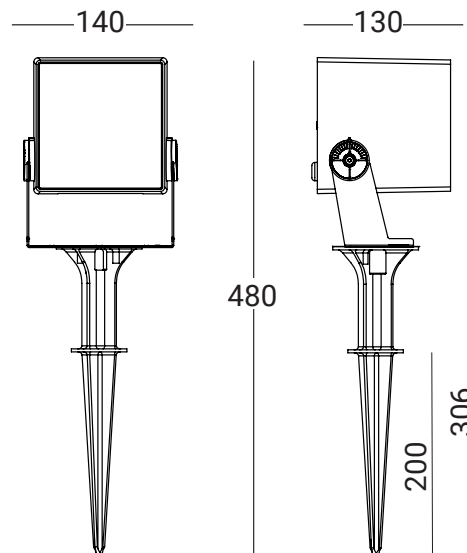

KUB012-S FLOODLIGHT

DATI TECNICI

Technical Data

INSTALLAZIONE

Installazione a parete, soffitto, fissaggio a terra

PROTEZIONE

IP 66 - IK 07

CORPO

Alluminio pressofuso

SCHERMO

Vetro extrachiario temperato da 4 mm serigrafato

GUARNIZIONI

Gomma EPDM a celle chiuse

VITERIA

Acciaio Inox A2

VERNICIATURA / FINITURA

Polvere poliestere stabilizzata ai raggi UV con trattamento anticorrosione

ASSEMBLY / USAGE

Wall, ceiling and stand installation

PROTECTION

IP 66 - IK 07

BODY

Die-cast aluminium

SCREEN

Tempered extra-clear glass 4mm with silk-screen printing

SEALS

Closed-cell EPDM rubber

SCREWS

Stainless steel A2

PAINT / FINISHING

Anti-corrosive UV stabilised polyester powder

Versione led cob

NB 10° FASCIO STRETTO - NARROW BEAM

MB 38° FASCIO MEDIO - MEDIUM BEAM

WB 56° FASCIO LARGO - LARGE BEAM

Versione led array

NB 20° FASCIO STRETTO - NARROW BEAM

MB 32° FASCIO MEDIO - MEDIUM BEAM

WB 50° FASCIO LARGO - LARGE BEAM

Versione RGBW

NB 10° FASCIO STRETTO - NARROW BEAM

MB 20° FASCIO MEDIO - MEDIUM BEAM

WB 30° FASCIO LARGO - LARGE BEAM

SW 60° FASCIO SUPER LARGO - SUPER WIDE BEAM

3000K - 4000K
RGBW

140 130

2113W

2113P