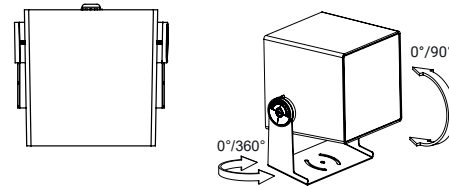

### Versione RGBW

**NB** 10° FASCIO STRETTO - NARROW BEAM

**MB** 20° FASCIO MEDIO - MEDIUM BEAM

**WB** 30° FASCIO LARGO - LARGE BEAM

**SW** 60° FASCIO SUPER LARGO - SUPER WIDE BEAM

3000K - 4000K  
RGBW

140 130