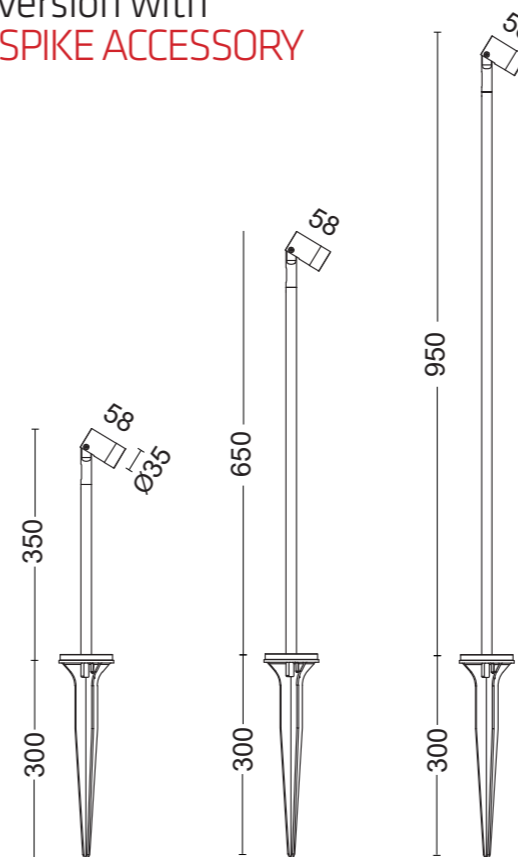

Technical Data

NB FASCIO STRETTO 14° - NARROW BEAM 14°

MB FASCIO MEDIO 30° - MEDIUM BEAM 30°

WB FASCIO LARGO 40° - WIDE BEAM 40°

Versione in Tensione - Constant voltage (Vdc)
2W con DRIVER REMOTO 24Vdc - 2W REMOTE DRIVER 24Vdc

Versione in Corrente - Constant current (mA)
2W con DRIVER REMOTO MAX 700mA - 2W REMOTE DRIVER max 700mA

version with
SPIKE ACCESSORY