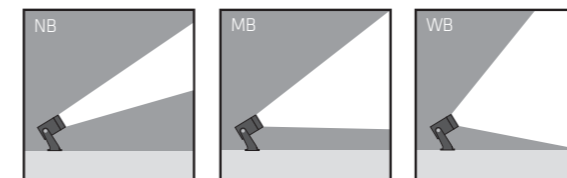

Accessories

informazioni sugli accessori sul nostro sito web
information about accessories on our website

SPIKE

BELT

DRIVER 24Vdc / mA

HUB for electronic parts

Specifications

Specifications