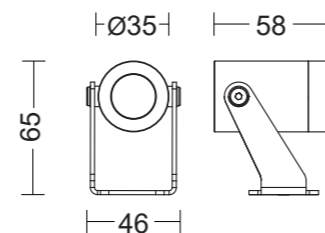

Quote espresse in millimetri "mm"
Share expressed in millimeters "mm"

Sizes . H65 x L46 x W58