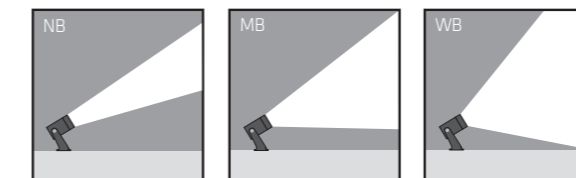

LED SYSTEM WITH REMOTE DRIVER max 500mA

Accessories

informazioni sugli accessori sul nostro sito web
information about accessories on our website

SPIKE

BELT

DRIVER 24Vdc / mA

HUB for electronic parts

Specifications

Specifications