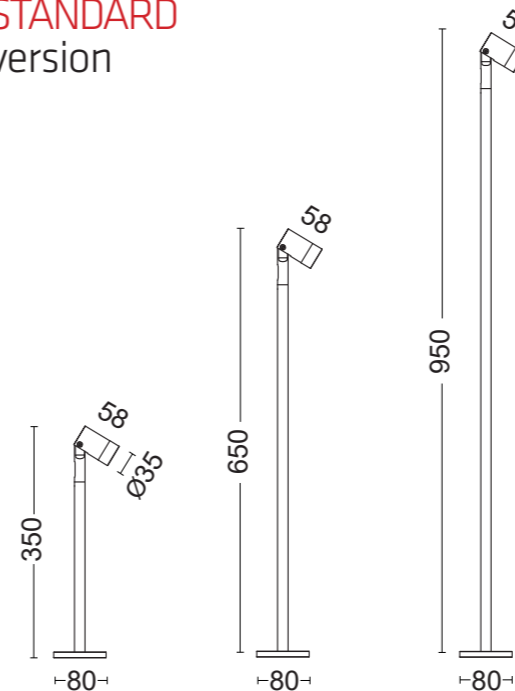

Fixture Specifications

Protection . IP 66 - IK 08

Body . Anticorodal turning aluminum 6000 Serie, for greater corrosion resistance

Frame . Steel AISI 316L

Screen . Extra-clear transparent Glass 6mm

Seals . EPDM rubber

Screws . Stainless steel A2

Paint / Finishing . Anti-corrosive UV stabilised polyester powder

STANDARD version