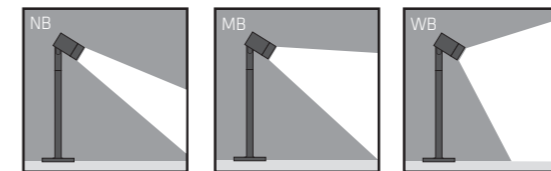

Versione in Corrente - Constant current (mA)

LED SYSTEM WITH REMOTE DRIVER max 700mA

code	beam	class	power	W	source	fixture	CCT LED	CRI
5000F1/WRCCNB	NB Spot/14°	III	700mA	2W	220 lm	170 lm	3000K	80
5000F1/NRCCNB	NB Spot/14°	III	700mA	2W	240 lm	188 lm	4000K	80
5000F1/WRCCMB	MB Flood/30°	III	700mA	2W	220 lm	165 lm	3000K	80
5000F1/NRCCMB	MB Flood/30°	III	700mA	2W	240 lm	183 lm	4000K	80
5000F1/WRCCWB	WB Wide Flood/40°	III	700mA	2W	220 lm	162 lm	3000K	80
5000F1/NRCCWB	WB Wide Flood/40°	III	700mA	2W	240 lm	180 lm	4000K	80
H 350 mm								
5000F2/WRCCNB	NB Spot/14°	III	700mA	2W	220 lm	170 lm	3000K	80
5000F2/NRCCNB	NB Spot/14°	III	700mA	2W	240 lm	188 lm	4000K	80
5000F2/WRCCMB	MB Flood/30°	III	700mA	2W	220 lm	165 lm	3000K	80
5000F2/NRCCMB	MB Flood/30°	III	700mA	2W	240 lm	183 lm	4000K	80
5000F2/WRCCWB	WB Wide Flood/40°	III	700mA	2W	220 lm	162 lm	3000K	80
5000F2/NRCCWB	WB Wide Flood/40°	III	700mA	2W	240 lm	180 lm	4000K	80
H 650 mm								
5000F3/WRCCNB	NB Spot/14°	III	700mA	2W	220 lm	170 lm	3000K	80
5000F3/NRCCNB	NB Spot/14°	III	700mA	2W	240 lm	188 lm	4000K	80
5000F3/WRCCMB	MB Flood/30°	III	700mA	2W	220 lm	165 lm	3000K	80
5000F3/NRCCMB	MB Flood/30°	III	700mA	2W	240 lm	183 lm	4000K	80
5000F3/WRCCWB	WB Wide Flood/40°	III	700mA	2W	220 lm	162 lm	3000K	80
5000F3/NRCCWB	WB Wide Flood/40°	III	700mA	2W	240 lm	180 lm	4000K	80
H 950 mm