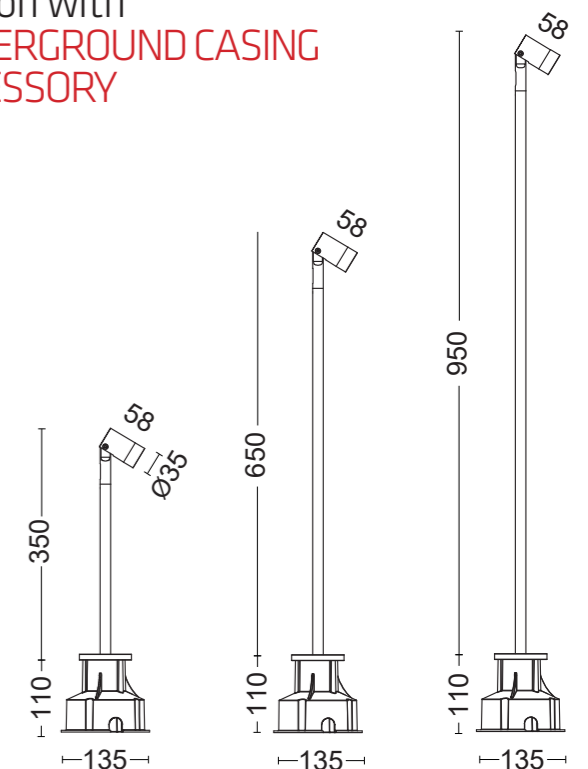

version with
UNDERGROUND CASING
ACCESSORY