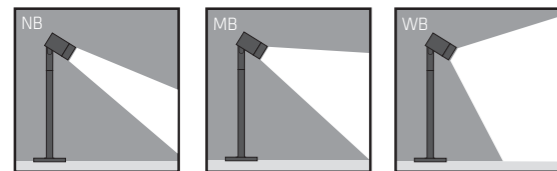

BLOOM MINI BOLLARD

led WHITE

Versione in Tensione - Constant voltage (Vdc)

LED SYSTEM WITH REMOTE DRIVER 24V

code	beam	class	power	W	source	fixture	CCT LED	CRI
5000F1/WRRCNB	NB Spot/14°	III	24Vdc	2W	170 lm	130 lm	3000K	80
5000F1/NRRCNB	NB Spot/14°	III	24Vdc	2W	190 lm	150 lm	4000K	80
5000F1/WRRCMB	MB Flood/30°	III	24Vdc	2W	170 lm	125 lm	3000K	80
5000F1/NRRCMB	MB Flood/30°	III	24Vdc	2W	190 lm	145 lm	4000K	80
5000F1/WRRCWB	WB Wide Flood/40°	III	24Vdc	2W	170 lm	120 lm	3000K	80
5000F1/NRRCWB	WB Wide Flood/40°	III	24Vdc	2W	190 lm	140 lm	4000K	80
H 350 mm								
5000F2/WRRCNB	NB Spot/14°	III	24Vdc	2W	170 lm	130 lm	3000K	80
5000F2/NRRCNB	NB Spot/14°	III	24Vdc	2W	190 lm	150 lm	4000K	80
5000F2/WRRCMB	MB Flood/30°	III	24Vdc	2W	170 lm	125 lm	3000K	80
5000F2/NRRCMB	MB Flood/30°	III	24Vdc	2W	190 lm	145 lm	4000K	80
5000F2/WRRCWB	WB Wide Flood/40°	III	24Vdc	2W	170 lm	120 lm	3000K	80
5000F2/NRRCWB	WB Wide Flood/40°	III	24Vdc	2W	190 lm	140 lm	4000K	80
H 650 mm								
5000F3/WRRCNB	NB Spot/14°	III	24Vdc	2W	170 lm	130 lm	3000K	80
5000F3/NRRCNB	NB Spot/14°	III	24Vdc	2W	190 lm	150 lm	4000K	80
5000F3/WRRCMB	MB Flood/30°	III	24Vdc	2W	170 lm	125 lm	3000K	80
5000F3/NRRCMB	MB Flood/30°	III	24Vdc	2W	190 lm	145 lm	4000K	80
5000F3/WRRCWB	WB Wide Flood/40°	III	24Vdc	2W	170 lm	120 lm	3000K	80
5000F3/NRRCWB	WB Wide Flood/40°	III	24Vdc	2W	190 lm	140 lm	4000K	80
H 950 mm