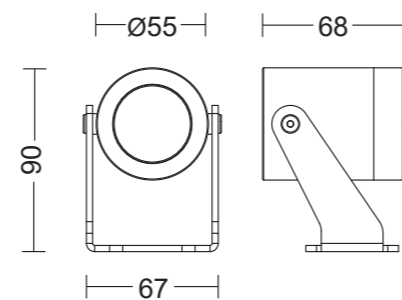

Versione in Corrente - Constant current (mA)

6W con DRIVER REMOTO MAX 500mA - 6W REMOTE DRIVER max 500mA

Quote espresse in millimetri "mm"
Share expressed in millimeters "mm"

Sizes . H90 x L67 x W68

BLOOM

led WHITE

Versione in Tensione - Constant voltage (Vdc)

code	beam	class	power	W	source	fixture	CCT LED	CRI
5050W/WRRCNB	NB Spot/12°	III	24Vdc	6W	690 lm	520 lm	3000K	80
5050W/NRRCNB	NB Spot/12°	III	24Vdc	6W	750 lm	550 lm	4000K	80
5050W/WRRCMB	MB Flood/24°	III	24Vdc	6W	690 lm	510 lm	3000K	80
5050W/NRRCMB	MB Flood/24°	III	24Vdc	6W	750 lm	540 lm	4000K	80
5050W/WRRCWB	WB Wide Flood/36°	III	24Vdc	6W	690 lm	505 lm	3000K	80
5050W/NRRCWB	WB Wide Flood/36°	III	24Vdc	6W	750 lm	535 lm	4000K	80

LED SYSTEM WITH REMOTE DRIVER 24V

Versione in Corrente - Constant current (mA)

code	beam	class	power	W	source	fixture	CCT LED	CRI
5050W/WRCCNB	NB Spot/12°	III	500mA	6W	690 lm	520 lm	3000K	80
5050W/NRCCNB	NB Spot/12°	III	500mA	6W	750 lm	550 lm	4000K	80
5050W/WRCCMB	MB Flood/24°	III	500mA	6W	690 lm	510 lm	3000K	80
5050W/NRCCMB	MB Flood/24°	III	500mA	6W	750 lm	540 lm	4000K	80
5050W/WRCCWB	WB Wide Flood/36°	III	500mA	6W	690 lm	505 lm	3000K	80
5050W/NRCCWB	WB Wide Flood/36°	III	500mA	6W	750 lm	535 lm	4000K	80