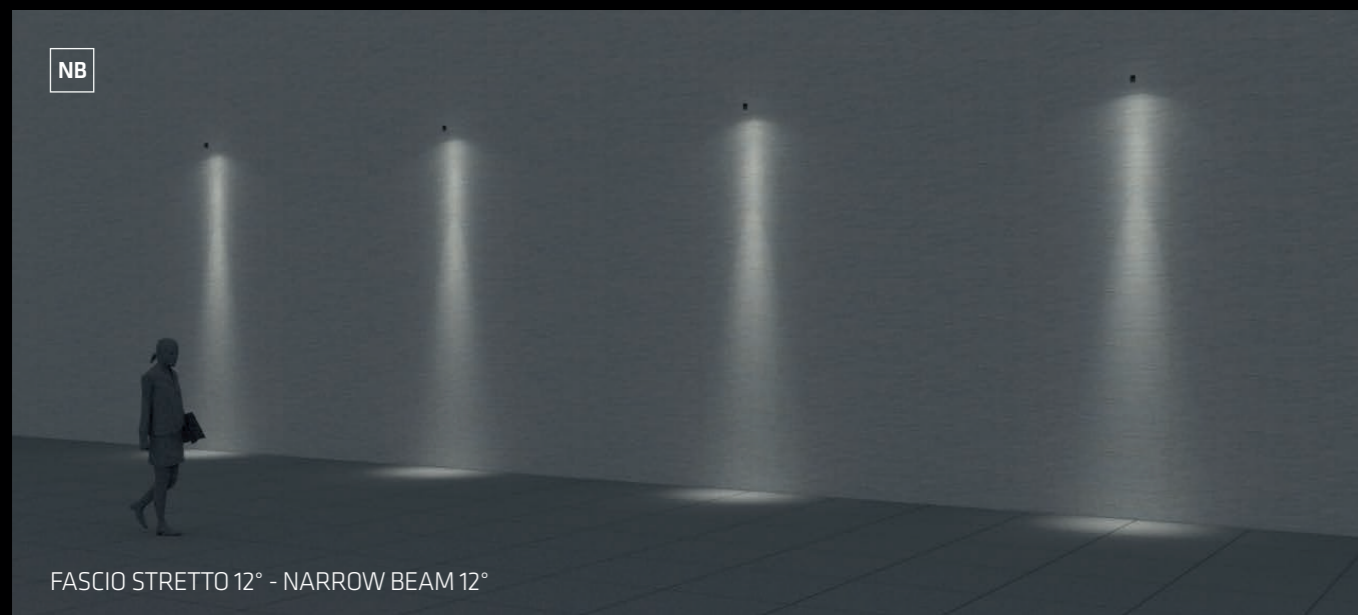

Specifications

BLOOM light diffusion

NB

FASCIO STRETTO 12° - NARROW BEAM 12°

MB

FASCIO MEDIO 24° - MEDIUM BEAM 24°

WB

FASCIO LARGO 36° - WIDE BEAM 36°