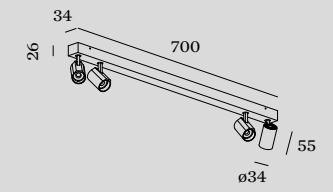

CENO
CEILING SURFACE

4.0

4x LED COB 7W | phase-cut dim
220-240VAC | 50-60Hz | incl. driver
aluminium powder coated
brushed lacquered

IP20 0°-90°/350° A 31° SDCM2 L70/55K 0.95kg

4.1

4x LED COB 7W | phase-cut dim
220-240VAC | 50-60Hz | incl. driver
aluminium powder coated
brushed lacquered

IP20 0°-90°/350° A 31° SDCM2 L70/55K 0.78kg

OPTIONAL

honeycomb louver

CODE	90051131
------	----------

CODE	176864W_
	176864Q_
	176864K_
	176864B_

LIGHT COLOUR	LUMEN CRI	CODE
2700K	4x470 >90	3
3000K	4x500 >90	5