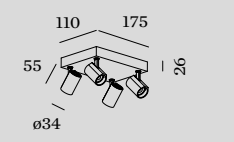

4.0

4x LED COB 7W | phase-cut dim
220-240VAC | 50-60Hz | incl. driver
aluminium powder coated
brushed lacquered

IP20 0°-90°/350° A 31° SDCM2 L70/55K 0.95kg

4.1

4x LED COB 7W | phase-cut dim
220-240VAC | 50-60Hz | incl. driver
aluminium powder coated
brushed lacquered

IP20 0°-90°/350° A 31° SDCM2 L70/55K 0.78kg