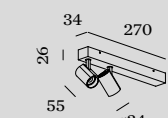

OPTIONAL
honeycomb louver

1.0

LED COB 9W | phase-cut dim
220-240VAC | 50-60Hz | incl. driver
aluminium powder coated
brushed lacquered

IP20 0°-90°/350° 31° SDCM2 L70/55K 0.21kg

CODE	
	176664W_
	176664Q_
	176664K_
	176664B_

LIGHT COLOUR	LUMEN|CRI	CODE
2700K	470|>90	3
3000K	500|>90	5

CODE
90051131

2.0

2x LED COB 7W | phase-cut dim
220-240VAC | 50-60Hz | incl. driver
aluminium powder coated
brushed lacquered

IP20 0°-90°/350° 31° SDCM2 L70/55K 0.43kg

CODE	
	176764W_
	176764Q_
	176764K_
	176764B_

LIGHT COLOUR	LUMEN|CRI	CODE
2700K	2x470|>90	3
3000K	2x500|>90	5

CENO
CEILING SURFACE

261 | 299

487