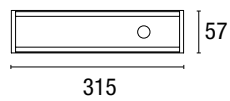

Skin is a recessed fixture designed to illuminate pathways and walkways. It is available in two sizes and features SMD LEDs. It comes pre-wired with a 100 cm neoprene H05RN-F power cable. The main structure is made of die-cast aluminum, coated with epoxy powders, and has a front panel made of stainless steel AISI 316L. The fixture is suitable for installation in critical areas. The internal satin finish of the glass allows for softly diffused lighting effects, preventing any form of glare regardless of the observer's viewing angle. It is supplied with a pre-drilled installation template for cable passage.

**Small**

**Big**

Model	Colour	Power	Source	Lumen Output	CCT	Optic	Weight	Code
<b>Small</b>	Steel	3 W	SMD Led	35 lm	3000 K	Diffuse	1,29 kg	<b>EST54000</b>
			SMD Led	35 lm	4000 K	Diffuse	1,29 kg	<b>EST54002</b>
<b>Big</b>	Steel	5 W	SMD Led	95 lm	3000 K	Diffuse	1,37 kg	<b>EST54001</b>
			SMD Led	95 lm	4000 K	Diffuse	1,37 kg	<b>EST54003</b>