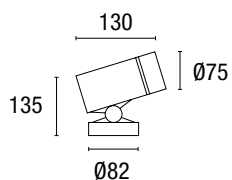

Corpo in pressofusione di alluminio e driver integrato
Die-cast aluminum body with driver integrated

Vetro trasparente e ottica 30°
Transparent glass and reflector 30

CoB Led - 690 lm / 3000 K
CoB Led - 690 lm / 3000 K

Ghiera graduata per la regolazione e il blocco del puntamento
Locking ring for aiming adjustment

Basetta di fissaggio e cablaggio
Fixing base for electrical connections

Base

Optical Info p. 270

Model	Colour	Power	Source	Lumen Output	CCT	Optic	Weight	Code
Base	Grey	8 W	CoB Led	690 lm	3000 K	30°	1,1 kg	EST752
Spike	Grey	8 W	CoB Led	690 lm	3000 K	30°	1,4 kg	EST753
Wall Arm	Grey	8 W	CoB Led	690 lm	3000 K	30°	1,6 kg	EST754