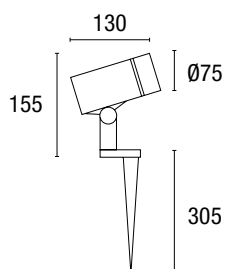

Corpo in pressofusione di alluminio e driver integrato  
Die-cast aluminum body with driver integrated

Vetro trasparente e ottica 30°  
Transparent glass and reflector 30

CoB Led - 690 lm / 3000 K  
CoB Led - 690 lm / 3000 K

Ghiera graduata per la regolazione e il blocco del puntamento  
Locking ring for aiming adjustment

Basetta di fissaggio e cablaggio  
Fixing base for electrical connections

**Base**

**Spike**

**Wall Arm**

Optical Info p. 270

Model	Colour	Power	Source	Lumen Output	CCT	Optic	Weight	Code
<b>Base</b>	Grey	8 W	CoB Led	690 lm	3000 K	30°	1,1 kg	<b>EST752</b>
<b>Spike</b>	Grey	8 W	CoB Led	690 lm	3000 K	30°	1,4 kg	<b>EST753</b>
<b>Wall Arm</b>	Grey	8 W	CoB Led	690 lm	3000 K	30°	1,6 kg	<b>EST754</b>