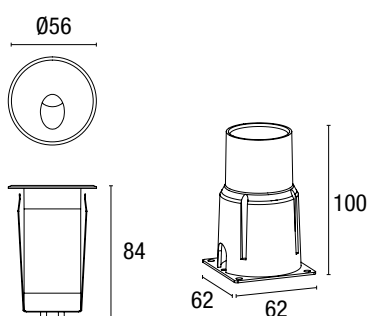

Polka is a path lighter for indoor and outdoor applications. Painted die-cast aluminum, it is equipped with a H05RN-F neoprene power cable. It is particularly suitable for outdoor installations. Thanks to its asymmetrical emission and to the led source hidden in the body, it illuminates the floor comfortably and without glare. PVC housing included.

Installabile in parete piena con pozzetto in dotazione, oppure in parete a pannelli di spessore minimo 10 mm. senza pozzetto.

Suitable for mounting in concrete wall (sleeve included) or in vertical panels of minimum thickness 10 mm. (sleeve not needed).

Round 3 W

Square 3 W

Optical Info p. 270

Model	Colour	Size	Power	Source	Light Output	CCT	Weight	Optic	Code
Round	Grey	Ø 56 mm	3 W	POWER LED	120 lm	3000 K	0,32 kg	Diffuse	EST54017
				POWER LED	150 lm	4000 K	0,32 kg	Diffuse	EST54015
Square	Grey	55x55 mm	3 W	POWER LED	150 lm	3000 K	0,32 kg	Diffuse	EST54018
				POWER LED	150 lm	4000 K	0,32 kg	Diffuse	EST54016