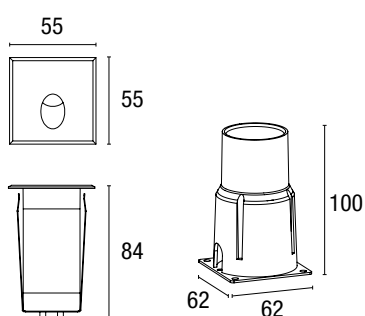

Polka is a path lighter for indoor and outdoor applications. Painted die-cast aluminum, it is equipped with a H05RN-F neoprene power cable. It is particularly suitable for outdoor installations. Thanks to its asymmetrical emission and to the led source hidden in the body, it illuminates the floor comfortably and without glare. PVC housing included.

Installabile in parete piena con pozzetto in dotazione, oppure in parete a pannelli di spessore minimo 10 mm. senza pozzetto.

Suitable for mounting in concrete wall (sleeve included) or in vertical panels of minimum thickness 10 mm. (sleeve not needed).

Round 3 W

Square 3 W

Optical Info p. 270

Model	Colour	Size	Power	Source	Light Output	CCT	Weight	Optic	Code
Round	Grey	Ø 56 mm	3 W	POWER LED	120 lm	3000 K	0,32 kg	Diffuse	EST54017
				POWER LED	150 lm	4000 K	0,32 kg	Diffuse	EST54015
Square	Grey	55x55 mm	3 W	POWER LED	150 lm	3000 K	0,32 kg	Diffuse	EST54018
				POWER LED	150 lm	4000 K	0,32 kg	Diffuse	EST54016