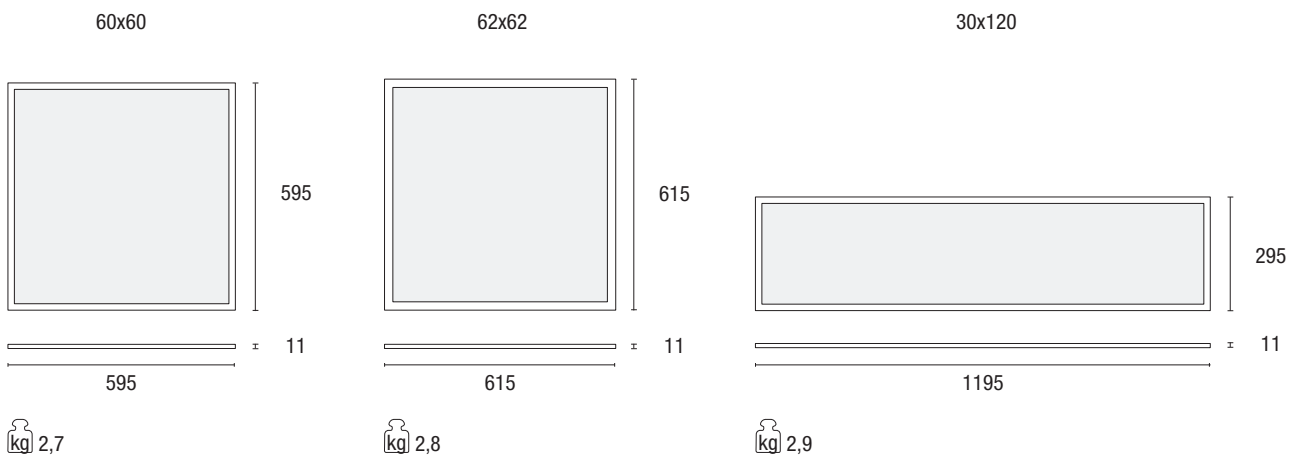

Led Panel Smart

CRI > 80

size	version	power	code	CCT	light output	UGR	optic	colour
60x60	On / Off 220 ÷ 240 V	36 W	INC1235	3000 K	3400 lm	≤ 19	120°	white
			INC1228	4000 K	3850 lm	≤ 19	120°	white
	50 W	INC1231	3000 K	4700 lm	≤ 19	120°	white	
		INC1225	4000 K	5100 lm	≤ 19	120°	white	
62x62	On / Off 220 ÷ 240 V	36 W	INC1278	3000 K	3400 lm	≤ 19	120°	white
			INC1276	4000 K	3850 lm	≤ 19	120°	white
	50 W	INC1279	3000 K	4700 lm	≤ 19	120°	white	
		INC1277	4000 K	5100 lm	≤ 19	120°	white	
60x120	On / Off 220 ÷ 240 V	60 W	INC1243	3000 K	6000 lm	≤ 19	120°	white
			INC1240	4000 K	6360 lm	≤ 19	120°	white
30x30	On / Off 220 ÷ 240 V	18 W	INC1273	3000 K	1420 lm	≤ 19	120°	white
			INC1270	4000 K	1550 lm	≤ 19	120°	white
30x60	On / Off 220 ÷ 240 V	36 W	INC1263	3000 K	3450 lm	≤ 19	120°	white
			INC1260	4000 K	3920 lm	≤ 19	120°	white
30x120	On / Off 220 ÷ 240 V	36 W	INC1253	3000 K	3850 lm	≤ 19	120°	white
			INC1250	4000 K	4130 lm	≤ 19	120°	white

vedi accessori di fissaggio a pg. 178 / see mounting accessories to pg 178.

Led Panel Smart

CRI > 90

size	version	power	code	CCT	light output	UGR	optic	colour
60x60	On / Off 220 ÷ 240 V	36 W	INC56503	3000 K	3260 lm	≤ 19	120°	white
			INC56500	4000 K	3720 lm	≤ 19	120°	white
30x120	On / Off 220 ÷ 240 V	36 W	INC56527	3000 K	3970 lm	≤ 19	120°	white
			INC56524	4000 K	3700 lm	≤ 19	120°	white
60x120	On / Off 220 ÷ 240 V	60 W	INC56533	3000 K	5700 lm	≤ 19	120°	white
			INC56530	4000 K	6040 lm	≤ 19	120°	white

UGR < 17

No Glare

High visual comfort

Optical Info p. 533

Led Panel Microprismatic

CRI > 80

size	version	power	code	CCT	light output	UGR	optic	colour
60x60	On / Off	36 W	INC56244	3000 K	3500 lm	≤ 17	75°	white
	220 ÷ 240 V		INC56241	4000 K	3960 lm	≤ 17	75°	white
62x62	On / Off	36 W	INC56256	3000 K	3500 lm	≤ 17	75°	white
	220 ÷ 240 V		INC56253	4000 K	3960 lm	≤ 17	75°	white
30x120	On / Off	36 W	INC56250	3000 K	3500 lm	≤ 17	75°	white
	220 ÷ 240 V		INC56247	4000 K	3960 lm	≤ 17	75°	white